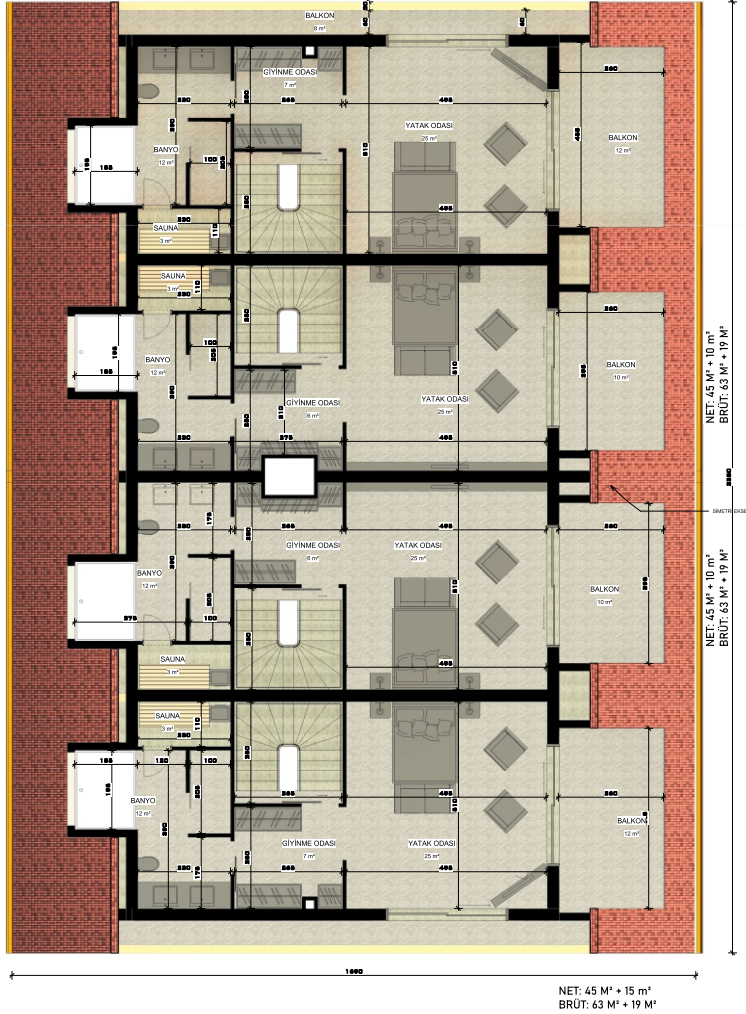

ELITE WORLD
VILLA HILLTOWN

2 BLOK 8 ADET VILLA

PROJECT DETAILS

It will be built on a total area of 2336 m² as 8 detached villas" our Villa Elite World Hilltown project, each villa will have on area of 292 m². Designed with experience, knowledge, and expertise; Villa Elite World Hilltown, leading top-line project In Its field, shapes life with Its magnificent pool, charming fascinating, impressive landscape, and living spaces that touch your soul.

VILLA HILLTOWN

VILLA HILLTOWN

BODRUM KAT PLANI

VILLA HILLTOWN

ZEMİN KAT PLANI

1. KAT PLANI

ÇATI ARASI KATI PLANI

NET: 45 M² + 19 m²
BRÜT: 63 M² + 19 M²