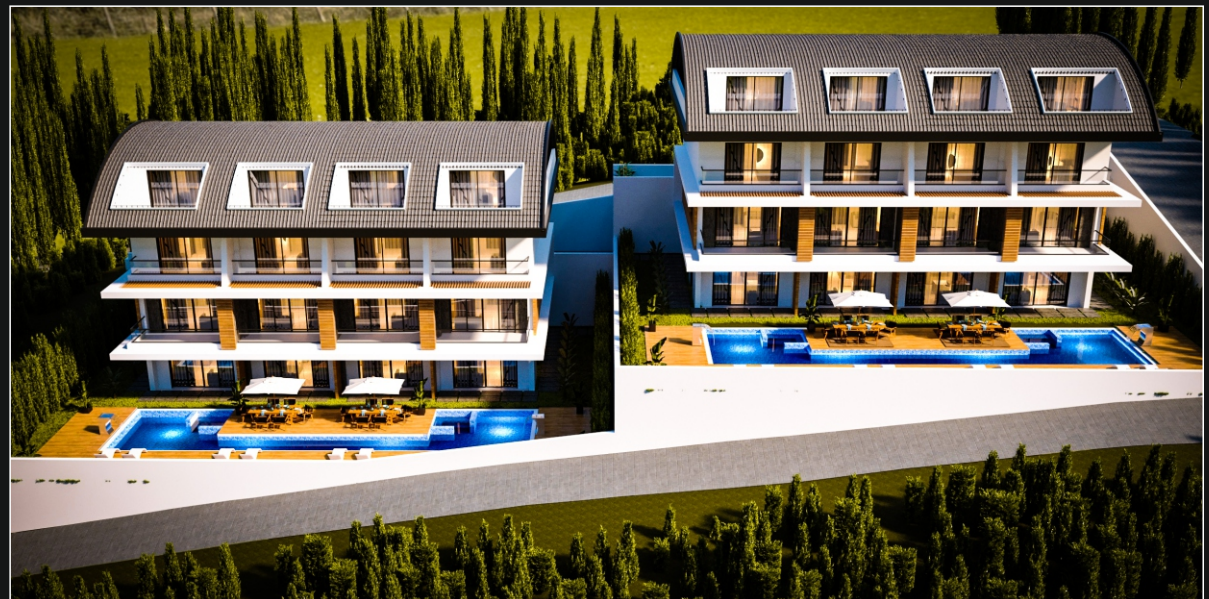

ELITE WORLD
VILLA HILLTOWN

2 BLOK 8 ADET VILLA

PROJECT DETAILS

It will be built on a total area of 2336 m² as 8 detached villas" our Villa Elite World Hilltown project, each villa will have on area of 292 m². Designed with experience, knowledge, and expertise; Villa Elite World Hilltown, leading top-line project In Its field, shapes life with Its magnificent pool, charming fascinating, impressive landscape, and living spaces that touch your soul.

LOCATION DETAILS

An imagined living space begins its life in a magnificent location in Incekum, the pearl of the Mediterranean. With its prestigious reputed, location, Villa Elite World Hilltown realizes a high investment value and a profitable dream for you. 1,8Km to the beach. by distance;sun, sand, nature and sea are always by your side...