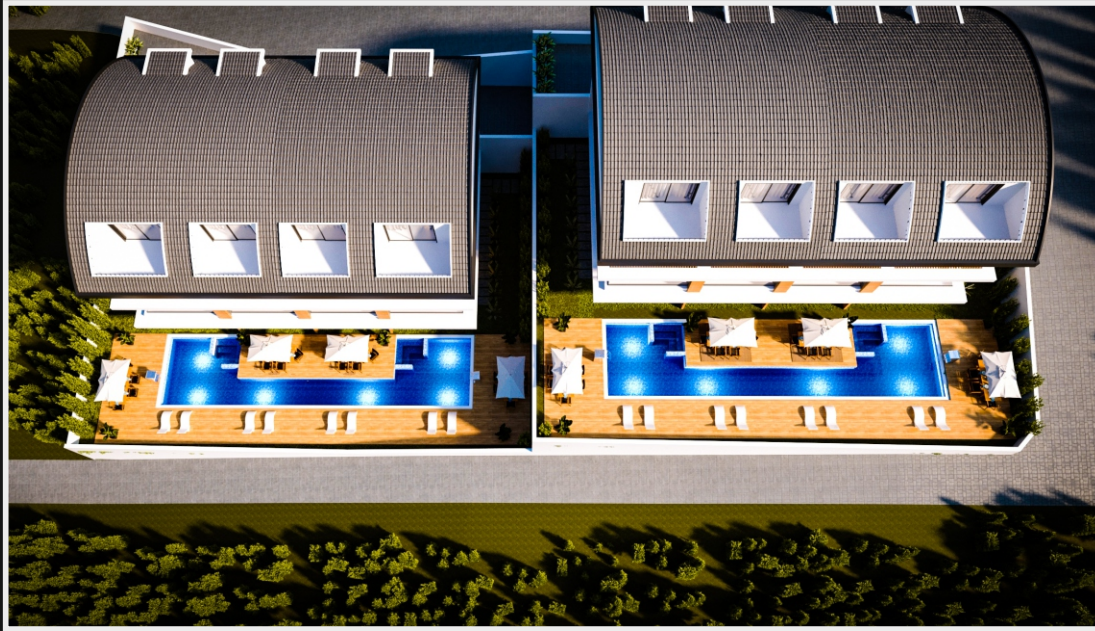

VILLA HILLTOWN