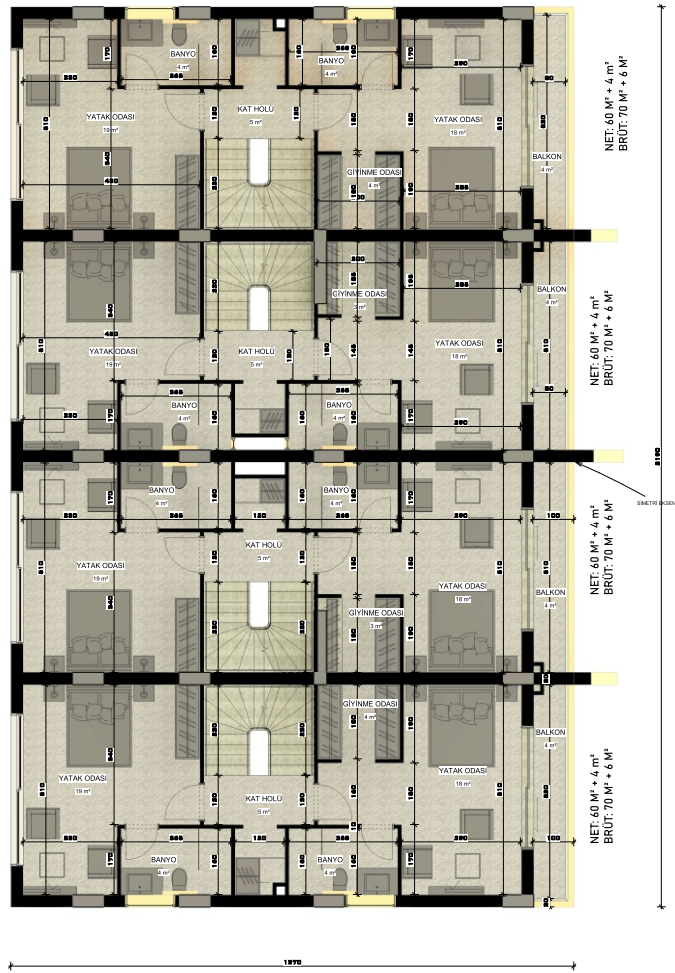

ELITE WORLD
VILLA HILLTOWN

2 BLOK 8 ADET VILLA

PROJECT DETAILS

It will be built on a total area of 2336 m² as 8 detached villas" our Villa Elite World Hilltown project, each villa will have on area of 292 m². Designed with experience, knowledge, and expertise; Villa Elite World Hilltown, leading top-line project In Its field, shapes life with Its magnificent pool, charming fascinating, impressive landscape, and living spaces that touch your soul.

VILLA HILLTOWN

VILLA HILLTOWN

BODRUM KAT PLANI

VILLA HILLTOWN

ZEMİN KAT PLANI

1. KAT PLANI

ÇATI ARASI KATI PLANI

NET: 45 M² + 19 m²
BRÜT: 63 M² + 19 M²