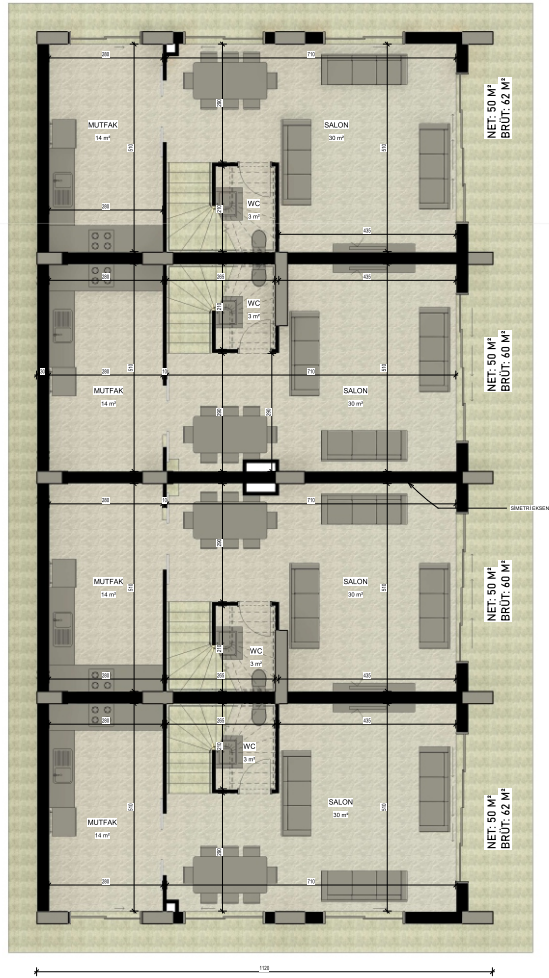

ELITE WORLD
VILLA HILLTOWN

2 BLOK 8 ADET VILLA

PROJECT DETAILS

It will be built on a total area of 2336 m² as 8 detached villas" our Villa Elite World Hilltown project, each villa will have on area of 292 m². Designed with experience, knowledge, and expertise; Villa Elite World Hilltown, leading top-line project In Its field, shapes life with Its magnificent pool, charming fascinating, impressive landscape, and living spaces that touch your soul.

VILLA HILLTOWN

VILLA HILLTOWN

BODRUM KAT PLANI

VILLA HILLTOWN

ZEMİN KAT PLANI

1. KAT PLANI

ÇATI ARASI KATI PLANI

NET: 45 M² + 19 m²
BRÜT: 63 M² + 19 M²