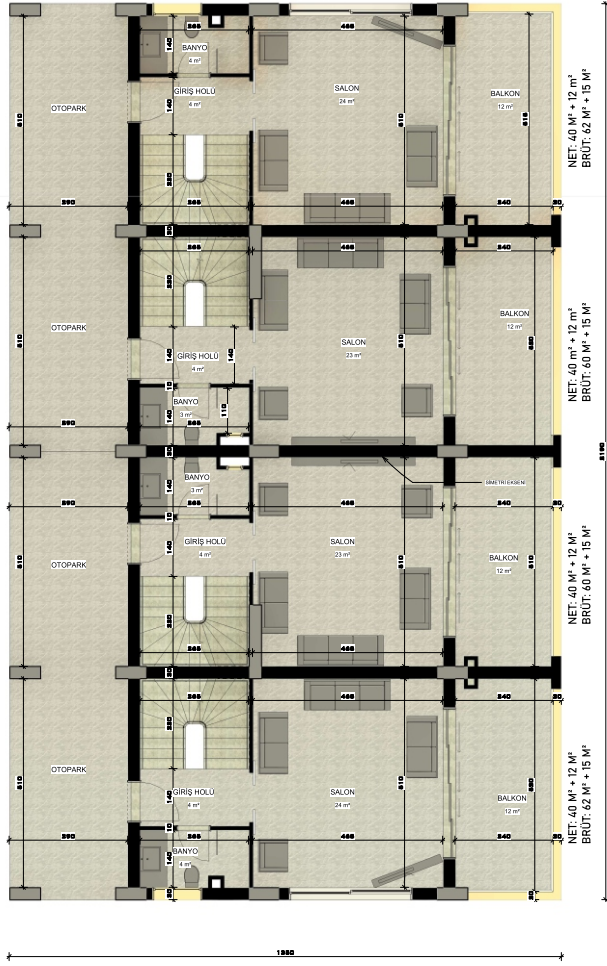

ELITE WORLD
VILLA HILLTOWN

2 BLOK 8 ADET VILLA

PROJECT DETAILS

It will be built on a total area of 2336 m² as 8 detached villas" our Villa Elite World Hilltown project, each villa will have on area of 292 m². Designed with experience, knowledge, and expertise; Villa Elite World Hilltown, leading top-line project In Its field, shapes life with Its magnificent pool, charming fascinating, impressive landscape, and living spaces that touch your soul.

VILLA HILLTOWN

VILLA HILLTOWN

BODRUM KAT PLANI

VILLA HILLTOWN

ZEMİN KAT PLANI

1. KAT PLANI

ÇATI ARASI KATI PLANI

NET: 45 M² + 19 m²
BRÜT: 63 M² + 19 M²